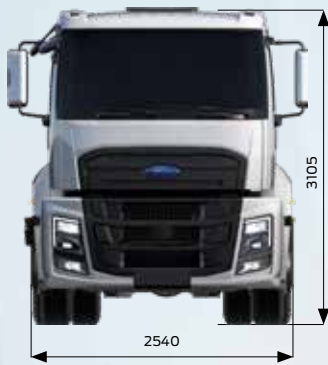

# FORD TRUCKS 2533 DC EURO6

## Basic Features

Vehicle Type	Light Road Truck
Axle	6x2
Emission	Euro 6
Cabin Type	Day Cab
Wheelbase (mm)	4250