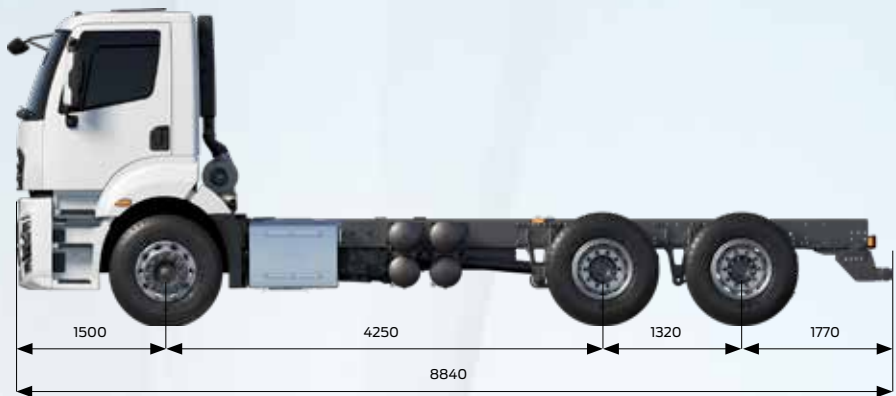

# FORD TRUCKS 2533 DC EURO6

## Basic Features

Vehicle Type	Light Road Truck
Axle	6x2
Emission	Euro 6
Cabin Type	Day Cab
Wheelbase (mm)	4250

## Engine

Type	Ecotorq 9 liters
Displacement (cc)	8974
Diameter x Stroke	115 mm x 144 mm
Power	330 PS (243 kW) @ 1655 - 2200 rpm*
Torque	1400 Nm @ 1200-1650 rpm
Compression Ratio	17,6 : 1
Oil Filling Volume	30 L
Coolant Volume	46 L