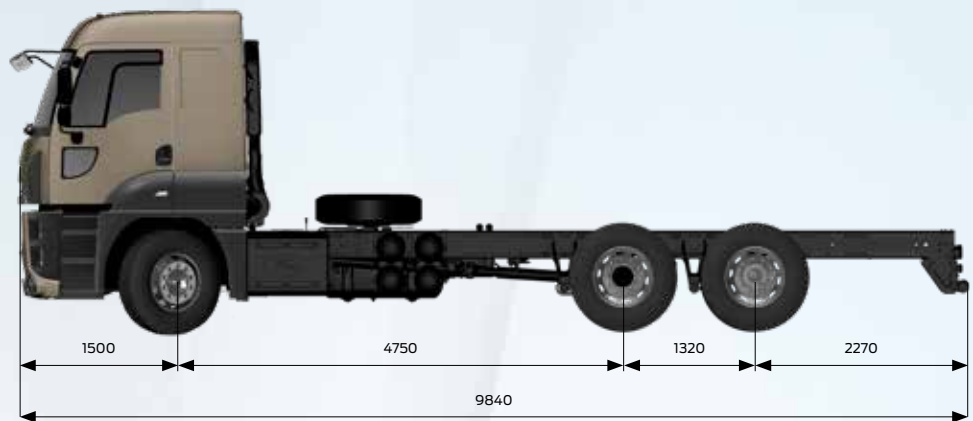

# FORD TRUCKS 2642 HR EURO6

## Basic Features

Vehicle Type	Road Truck
Axle	6x2
Emission	Euro 6
Cabin Type	High Roof Sleeper Cab
Wheelbase (mm)	4750

## Engine

Type	Ecotorq 12,7 litre
Displacement (cc)	12740
Diameter x Stroke	130 mm x 160 mm
Power	420 PS (308,9 kW) / 1800 rpm
Torque	2150 Nm / 1000-1300 rpm
Compression Ratio	17 +/- 0,5 : 1
Oil Filling Volume	50 L
Coolant Volume	37 L (57 L with Intarder)

## Transmission

Clutch	430 mm Single Disc
Automated Transmission / Ratios (1. gear - 12. gear)	ZF 12 TX 2210 (16,688 - 1)