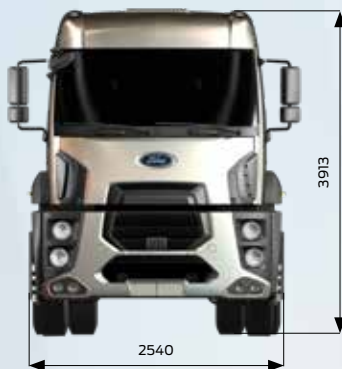

# FORD TRUCKS 2642 HR EURO6

## Basic Features

Vehicle Type	Road Truck
Axle	6x2
Emission	Euro 6
Cabin Type	High Roof Sleeper Cab
Wheelbase (mm)	4750